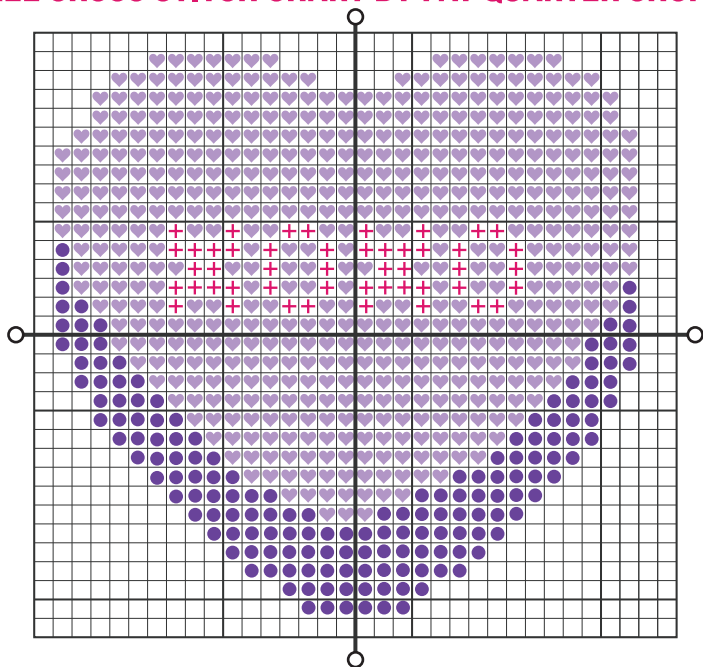

CANDY HEART CHART

FREE CROSS STITCH CHART BY FAT QUARTER SHOP

STITCH COUNT

30h x 31w

FINISHED SIZE

2.5" x 2.5"

STRANDS

2 strands of DMC

Yellow

Color	Symbol	DMC
Dark Pink	+	956
Yellow	♥	3823
Gold	●	3855

Green

Color	Symbol	DMC
Dark Pink	+	956
Light Jade	♥	563
Jade	●	562

Blue

Color	Symbol	DMC
Dark Pink	+	956
Light Blue	♥	747
Dark Blue	●	3766

Purple

Color	Symbol	DMC
Dark Pink	+	956
Light Violet	♥	554
Violet	●	553

Pink

Color	Symbol	DMC
Dark Pink	+	956
Light Pink	♥	3716
Dark Pink	●	956

What do I need to get started?

Cloud 25 Count Lugana 18" x 27" Vintage Cross Stitch Cloth (SKU# VC25-CLOUD)
Candy Hearts DMC Thread Pack (SKU# CandyHeart-DMC)